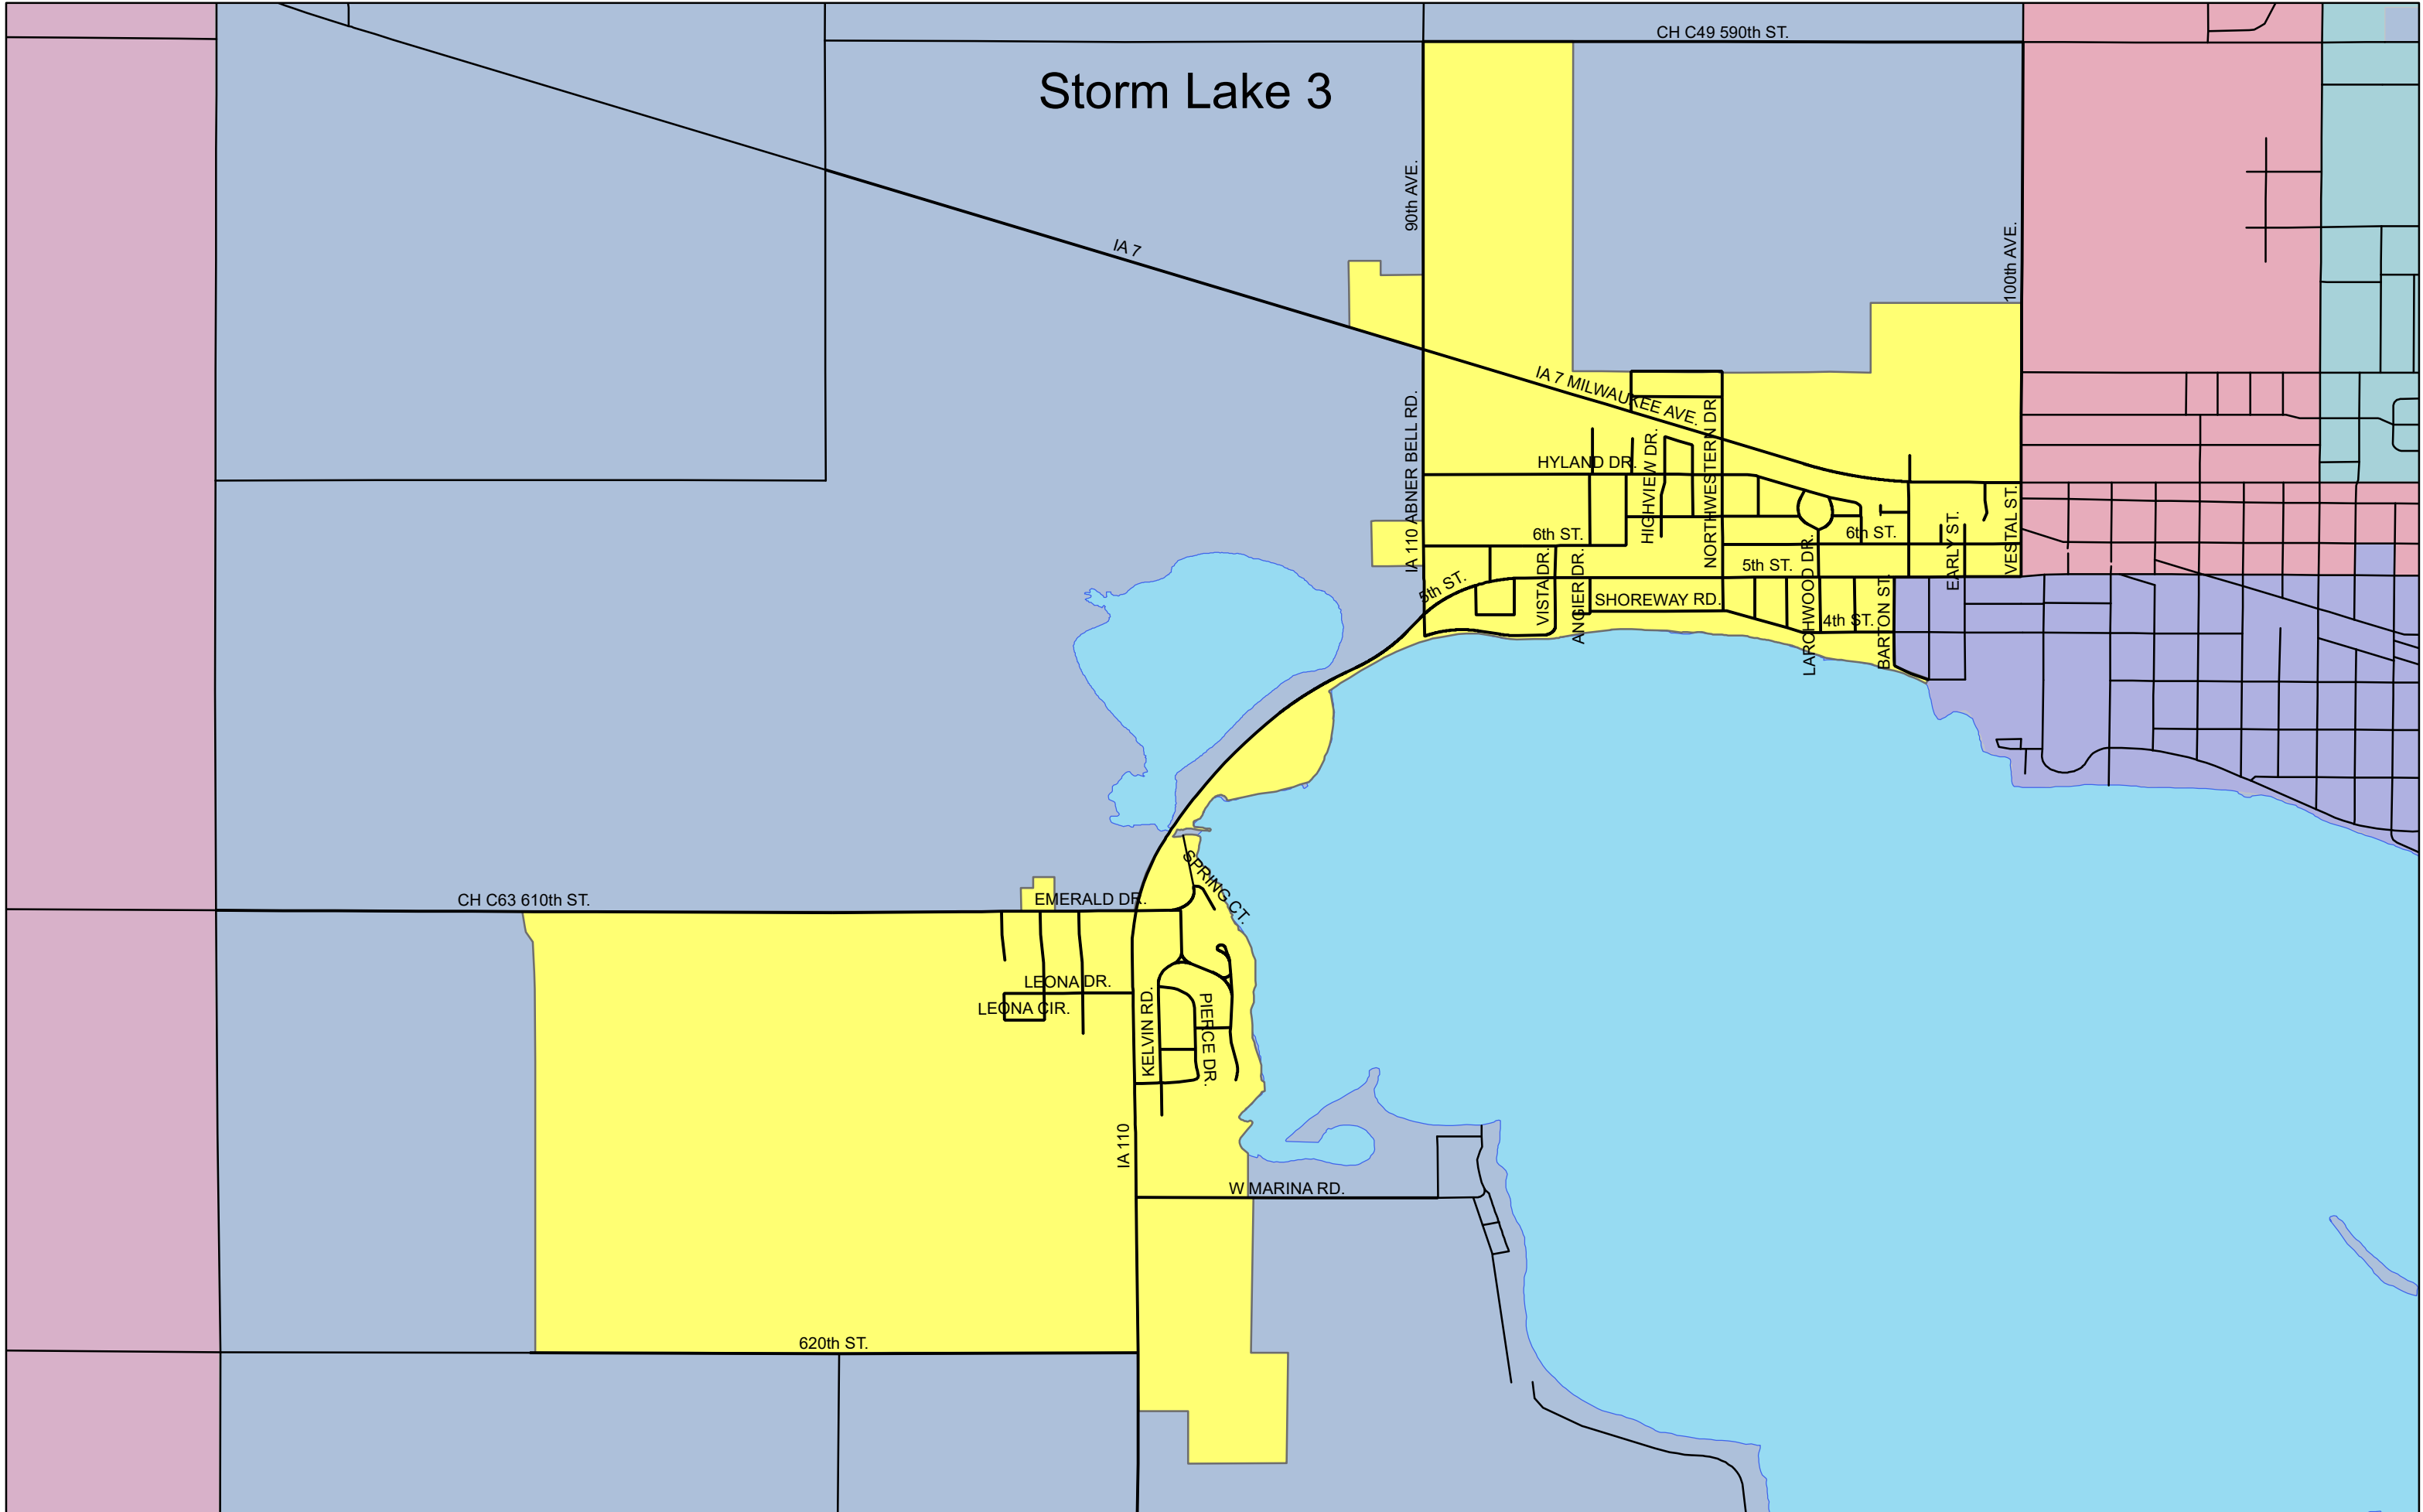

# Storm Lake 3

CH C49 590th ST.

IA 7

90th AVE.

100th AVE.

IA 7 MILWAUKEE AVE.

HYLAND DR.

HIGHVIEW DR.

NORTHWESTERN DR.

6th ST.

6th ST.

5th ST.

8th ST.

SHOREWAY RD.

4th ST.

EARLY ST.

VESTAL ST.

LARCHWOOD DR.

BARTON ST.

CH C63 610th ST.

EMERALD DR.

SPRING CT.

LEONA DR.

LEONA CIR.

KELVIN RD.

PIERCE DR.

IA 110

W MARINA RD.

620th ST.